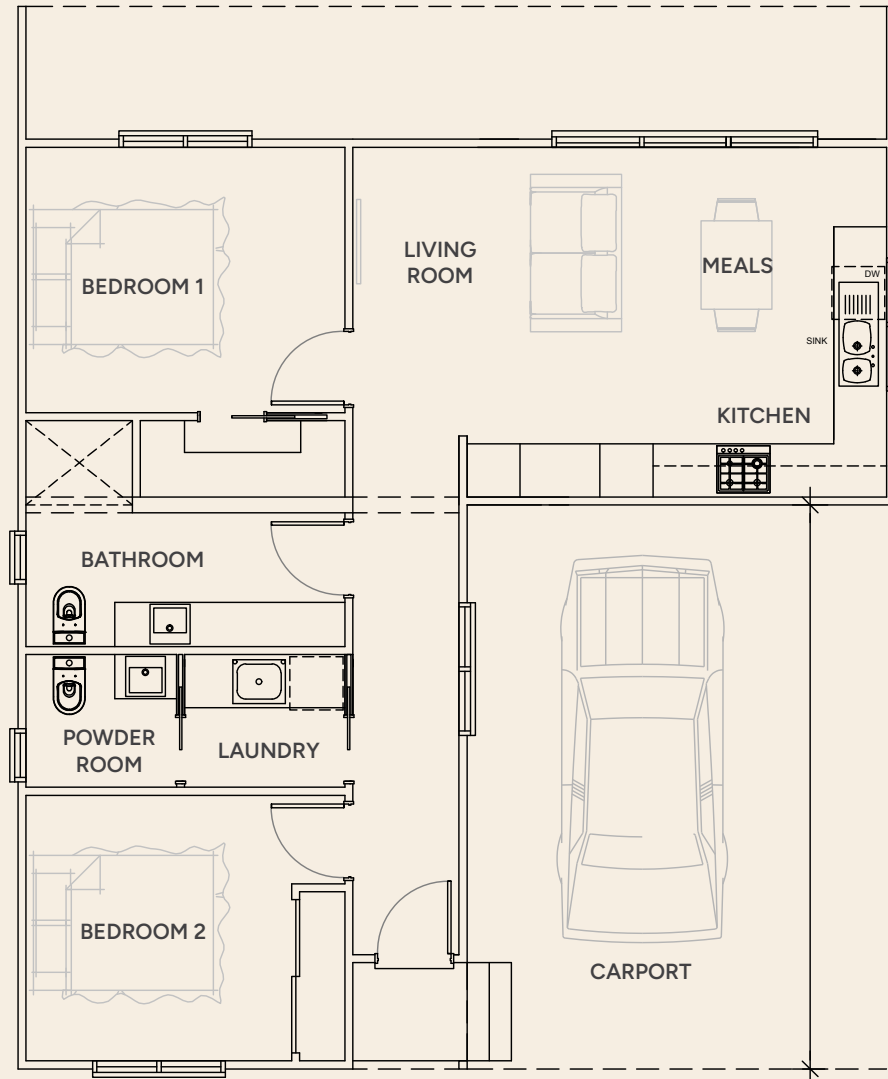

LARGER LIVING STARTS HERE

Boldly Goulburn. Effortlessly home.

 2 BED  1.5 BATH  1 CAR

From the moment you step inside, Goulburn makes a confident first impression. Two well-proportioned bedrooms each with built-in robes, offer quiet comfort, while the main bedroom is elevated with its own walk-in robe.

A thoughtfully designed 1.5 bathroom layout adds daily ease, while the rear of the home opens onto a full-width alfresco area, perfect for relaxed outdoor living. At 83sqm of floor space, Goulburn is smart, stylish, and ready to welcome you in.