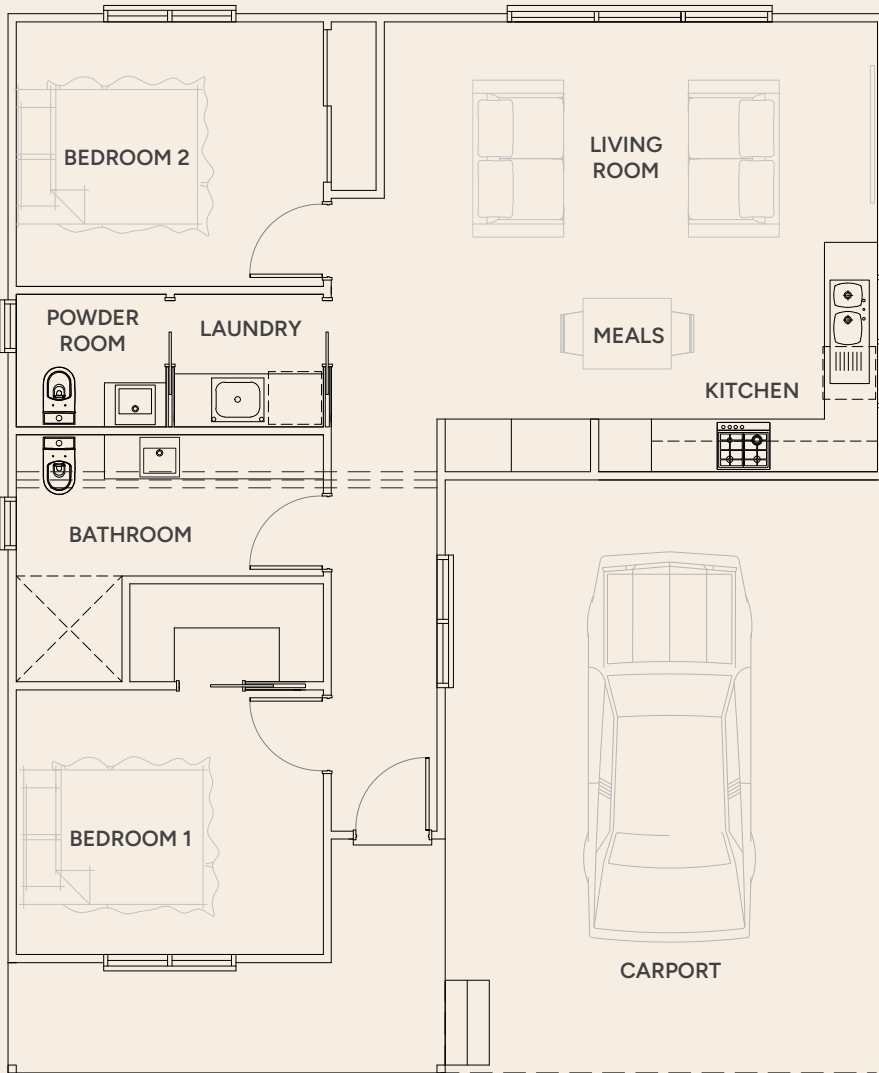

# LARGER LIVING STARTS HERE

## Edward. Made to feel more.

2 BED 1.5 BATH 1 CAR

Your Edward home welcomes you with a charming front deck and flows effortlessly into a light-filled open-plan living area. Two well-sized bedrooms offer comfort and flexibility, with the main bedroom featuring a spacious walk-in robe.

With 1.5 bathrooms, including a powder room for guests, and rear sliding doors opening to your backyard entertaining space, Edward is designed with modern convenience and everyday comfort in mind.

**NOW  
SELLING  
FROM  
\$412,500\***